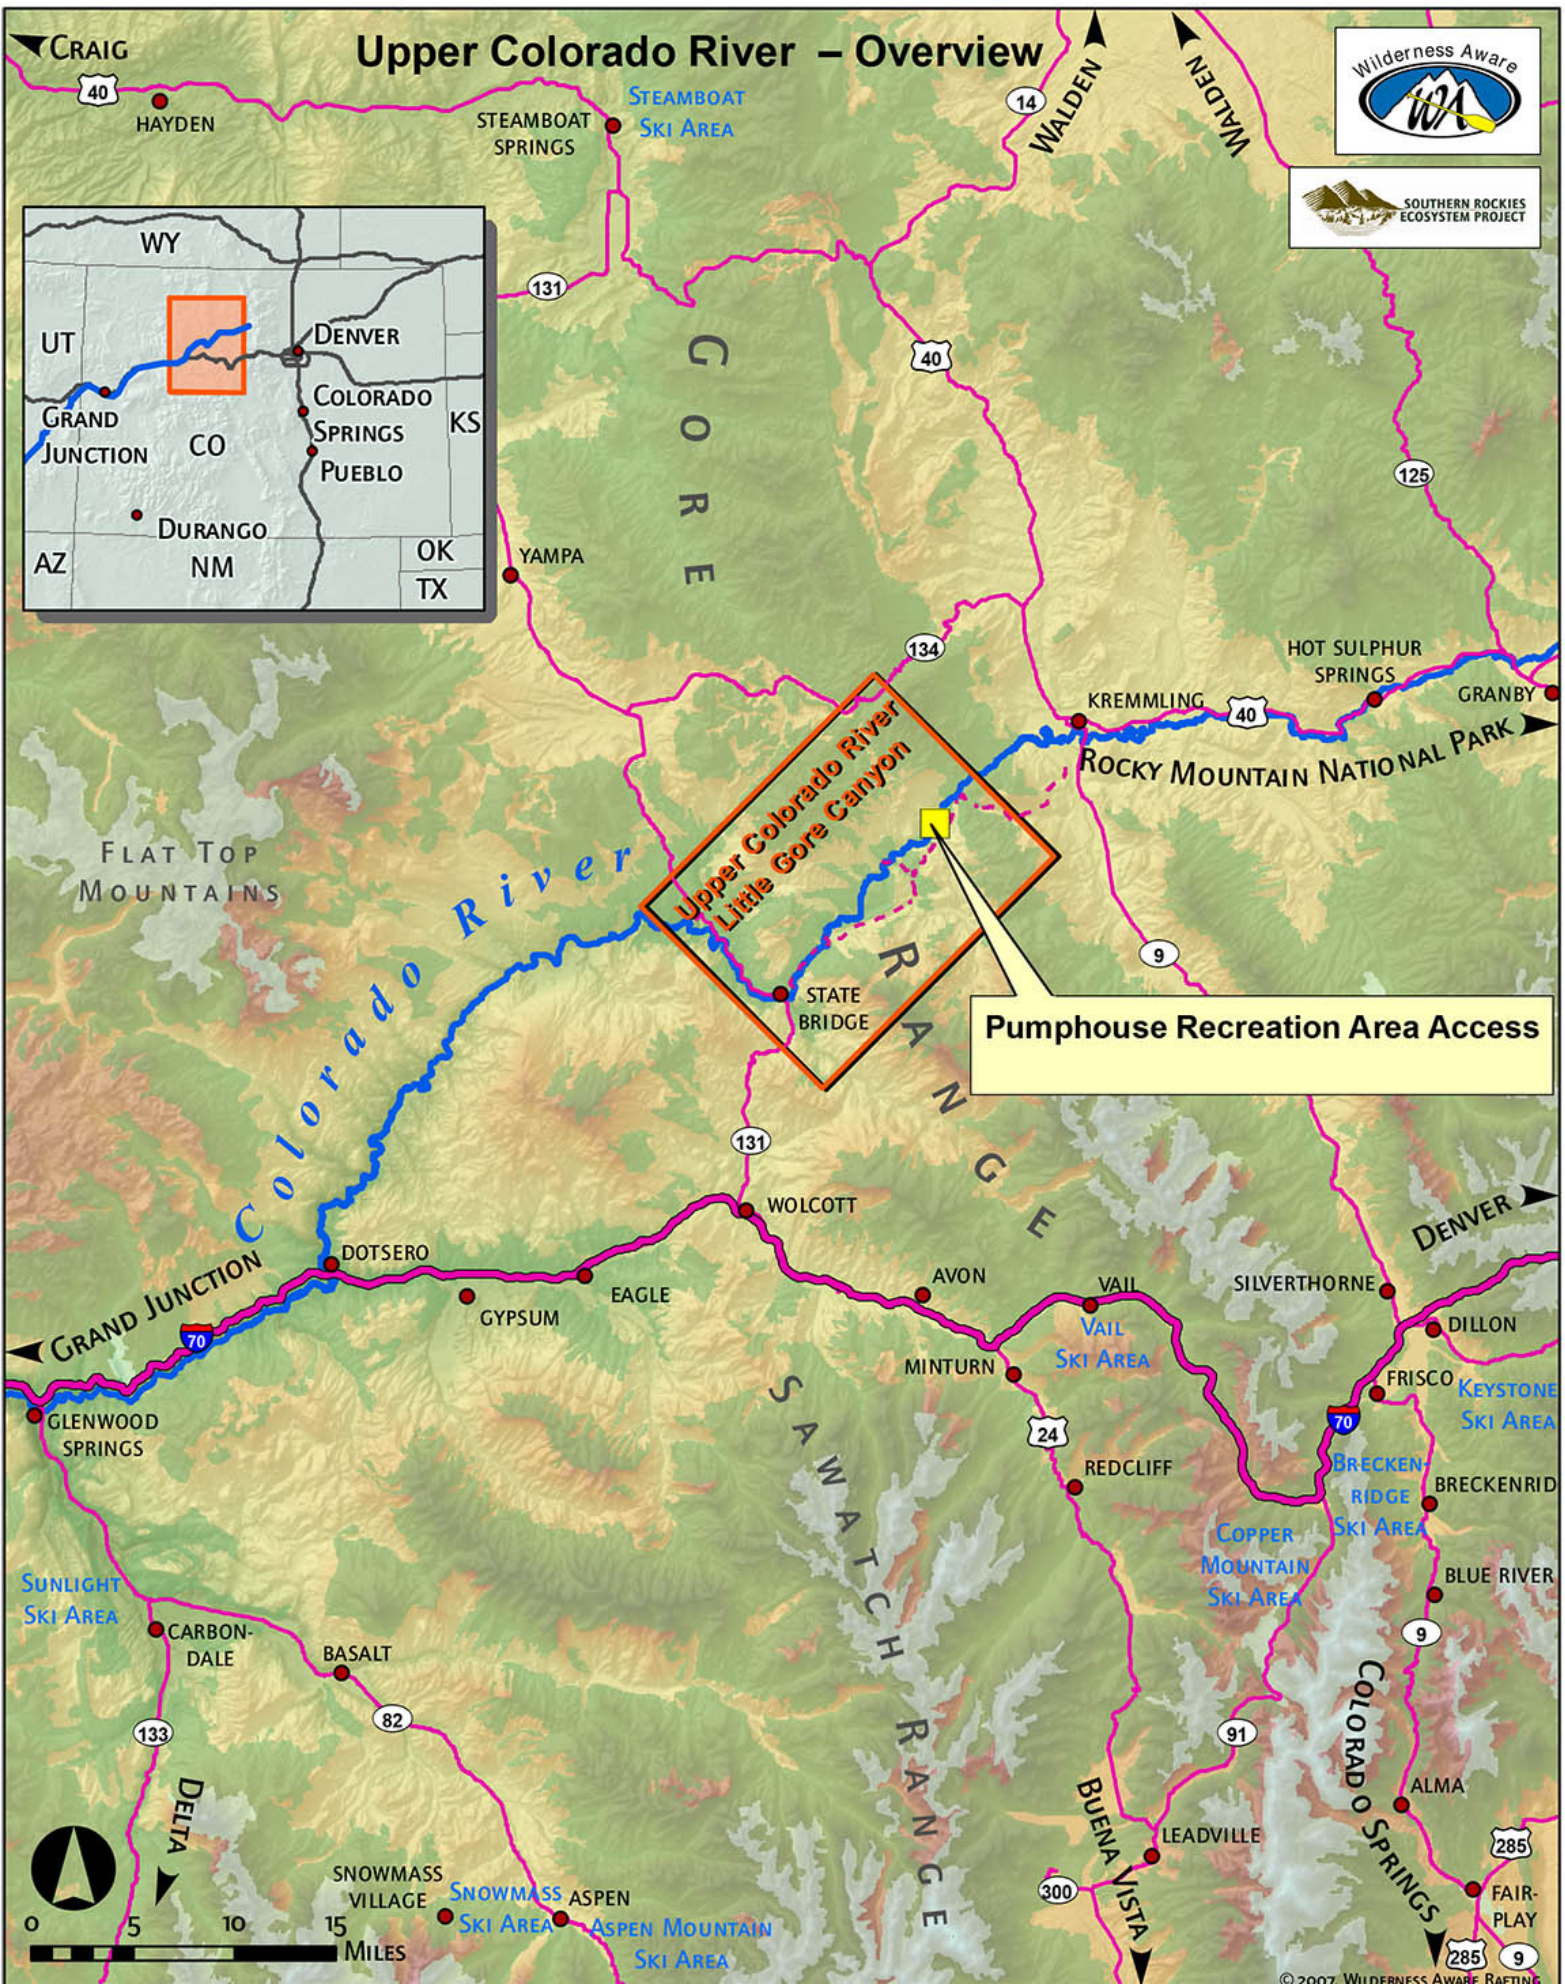

Upper Colorado River – Overview

Pumphouse Recreation Area Access