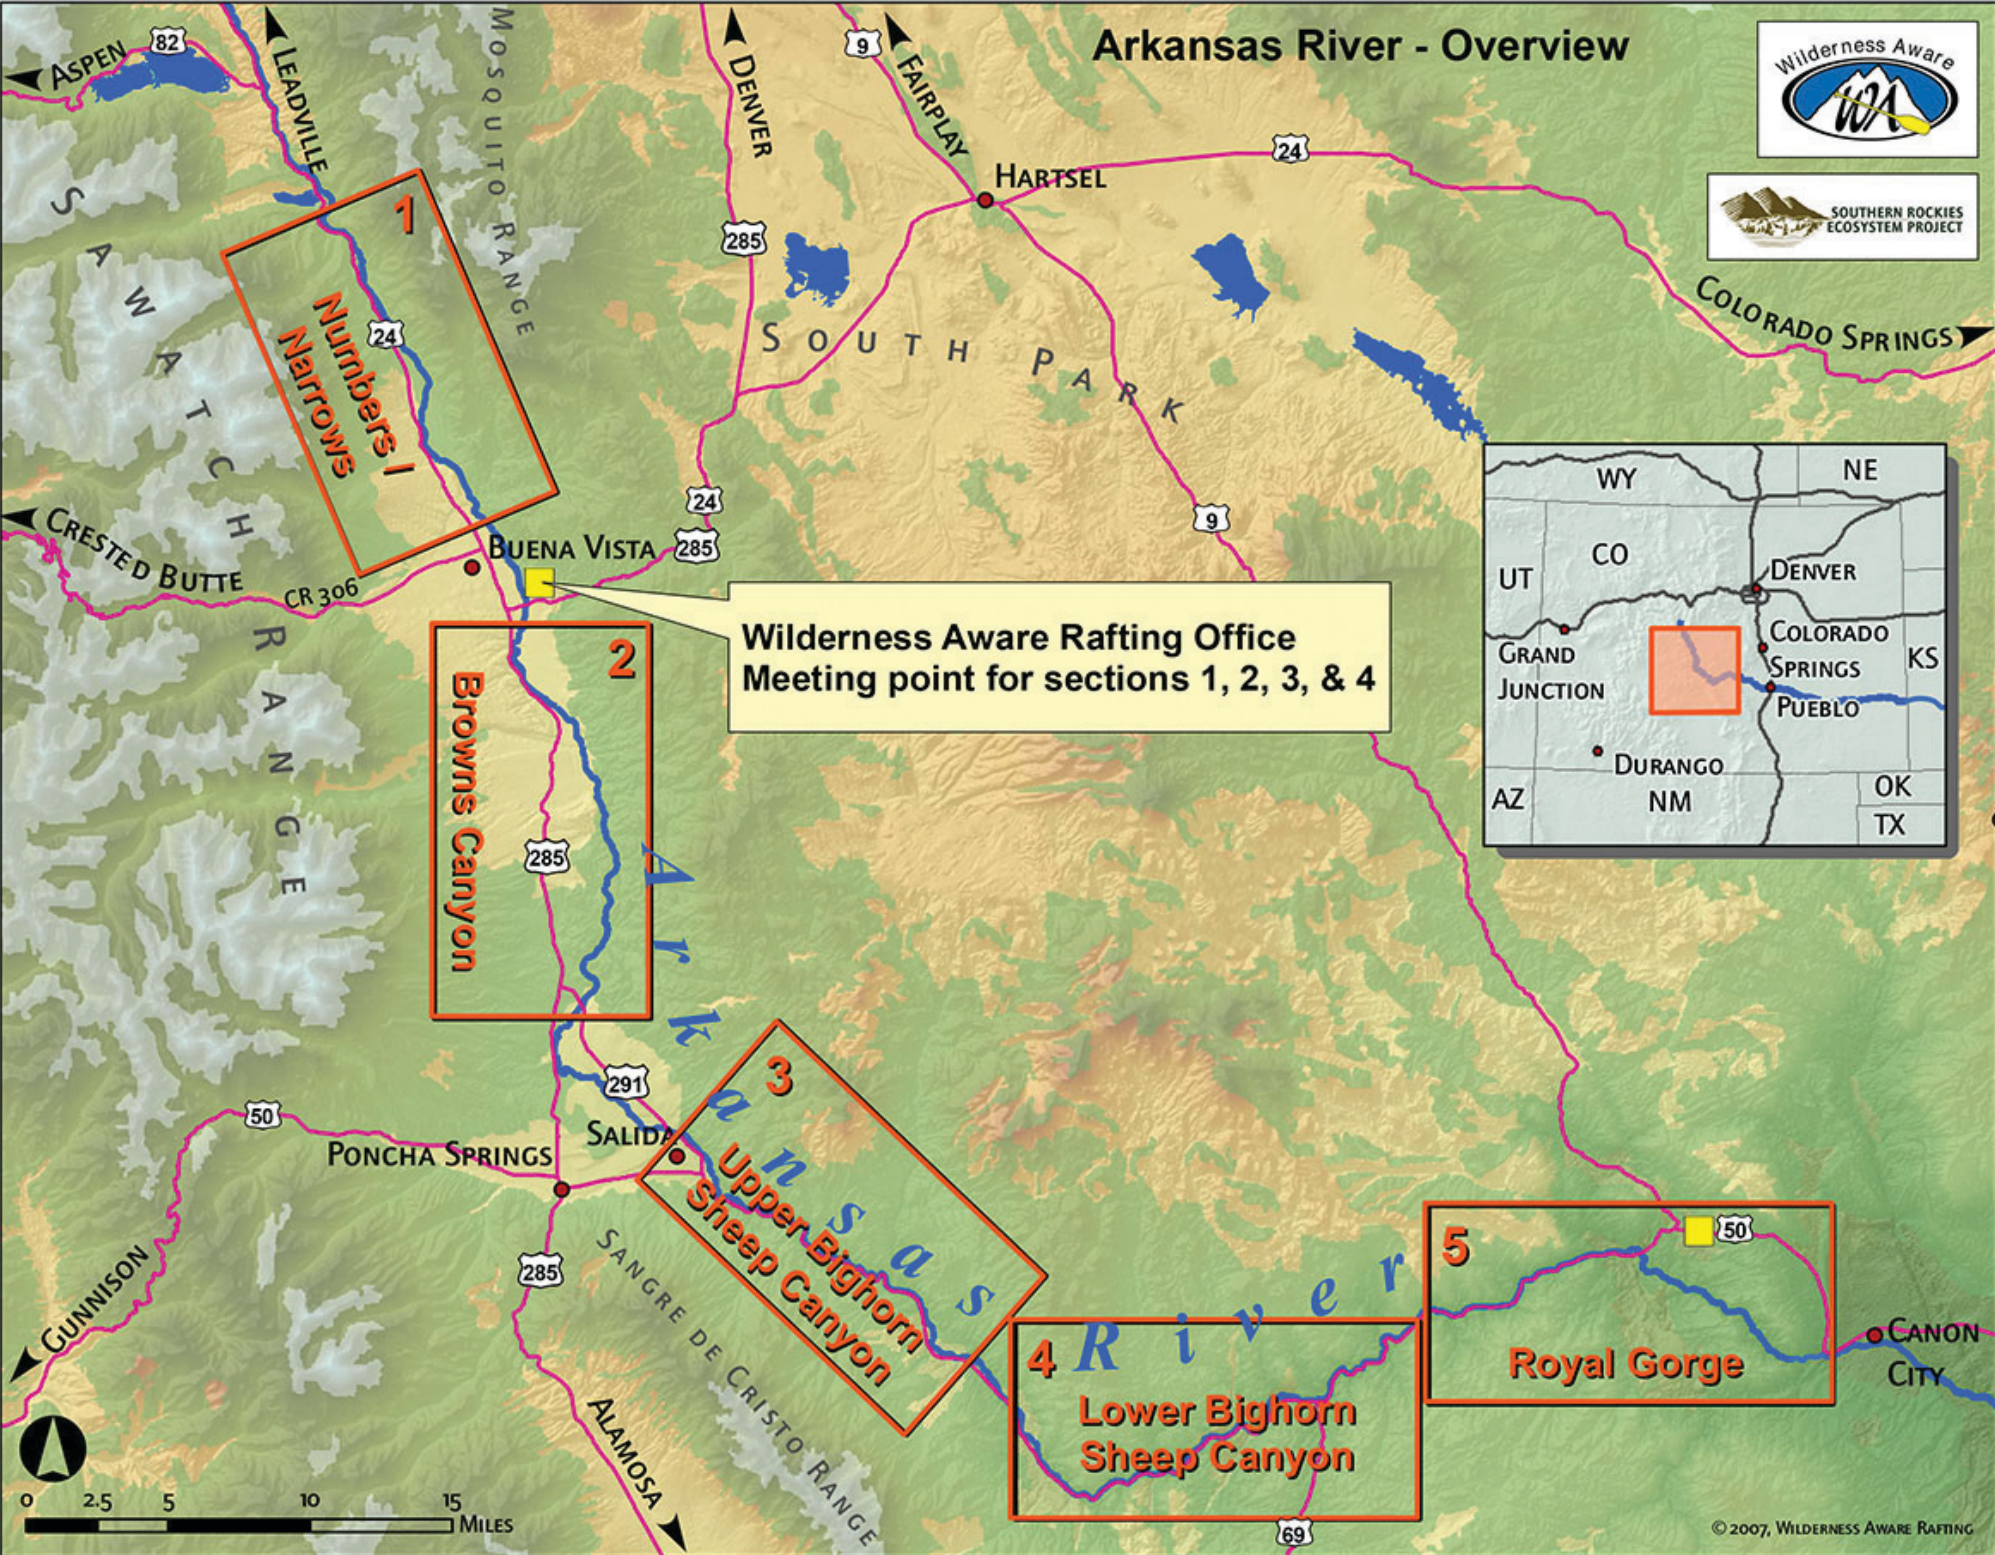

Arkansas River - Overview

1
Numbers Narrows

2
Browns Canyon

Wilderness Aware Rafting Office
Meeting point for sections 1, 2, 3, & 4

3
Upper Bighorn Sheep Canyon

4
Lower Bighorn Sheep Canyon

5
Royal Gorge

0 2.5 5 10 15 MILES