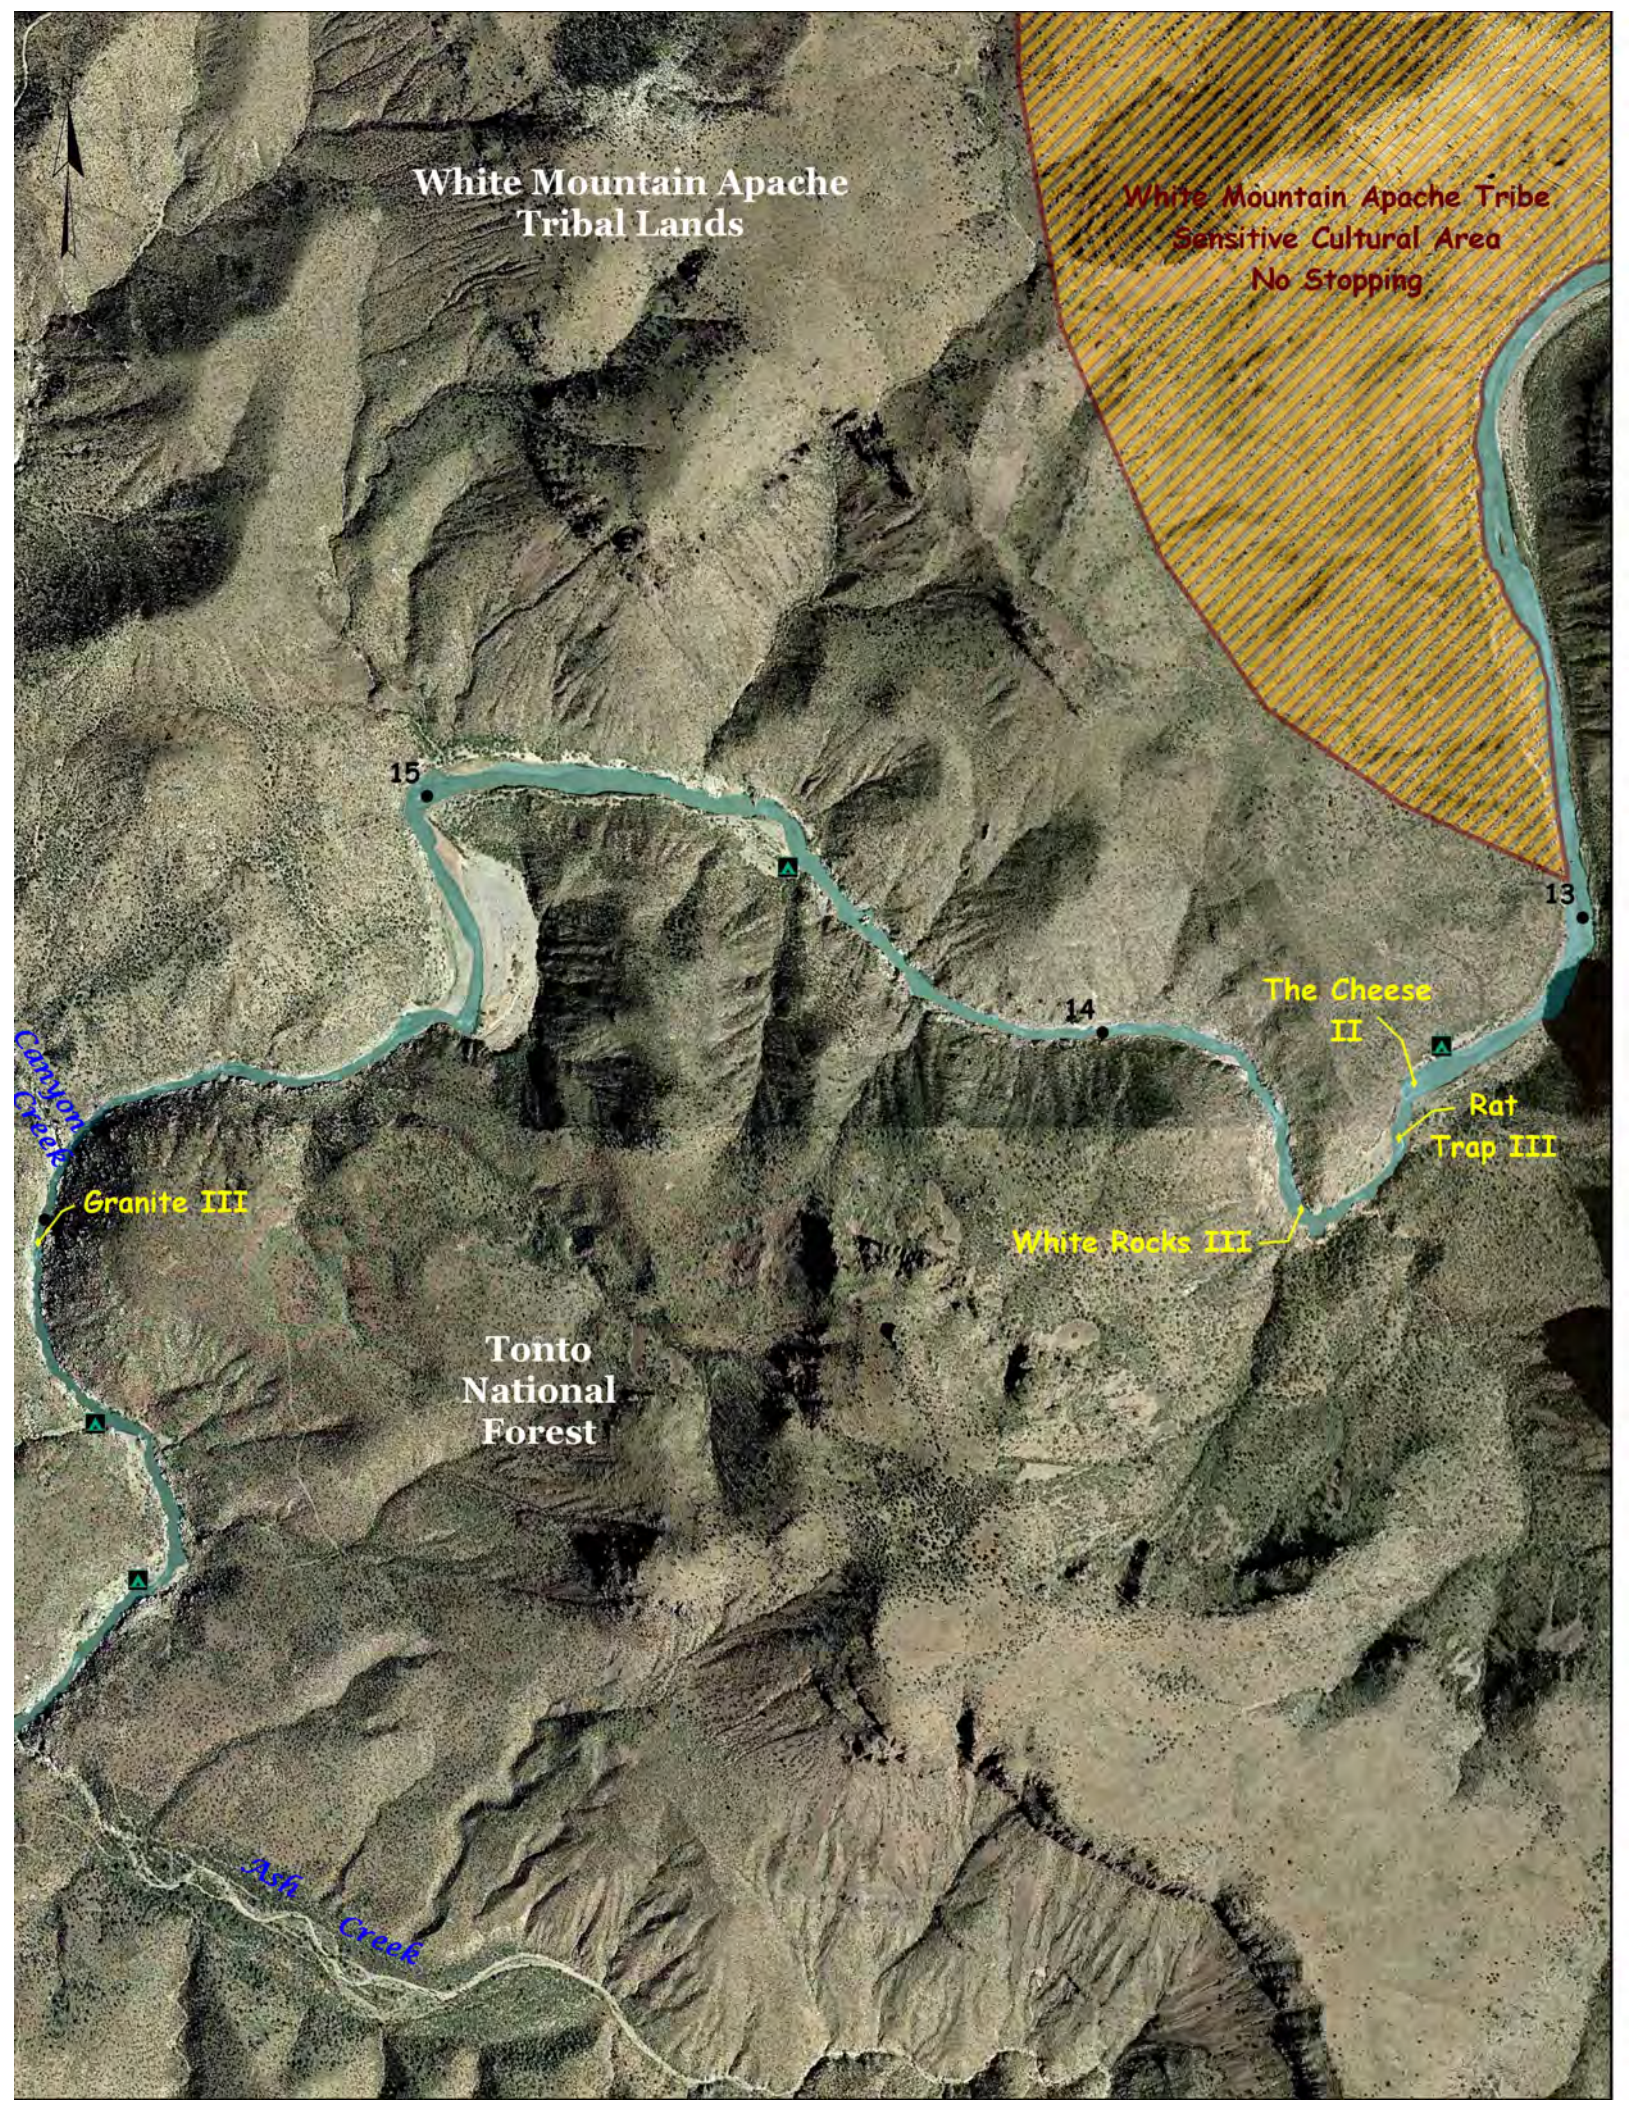

White Mountain Apache
Tribal Lands

White Mountain Apache Tribe
Sensitive Cultural Area
No Stopping

15

13

14

The Cheese
II

Rat
Trap III

Granite III

White Rocks III

Tonto
National
Forest

Canyon
Creek

Ash
Creek