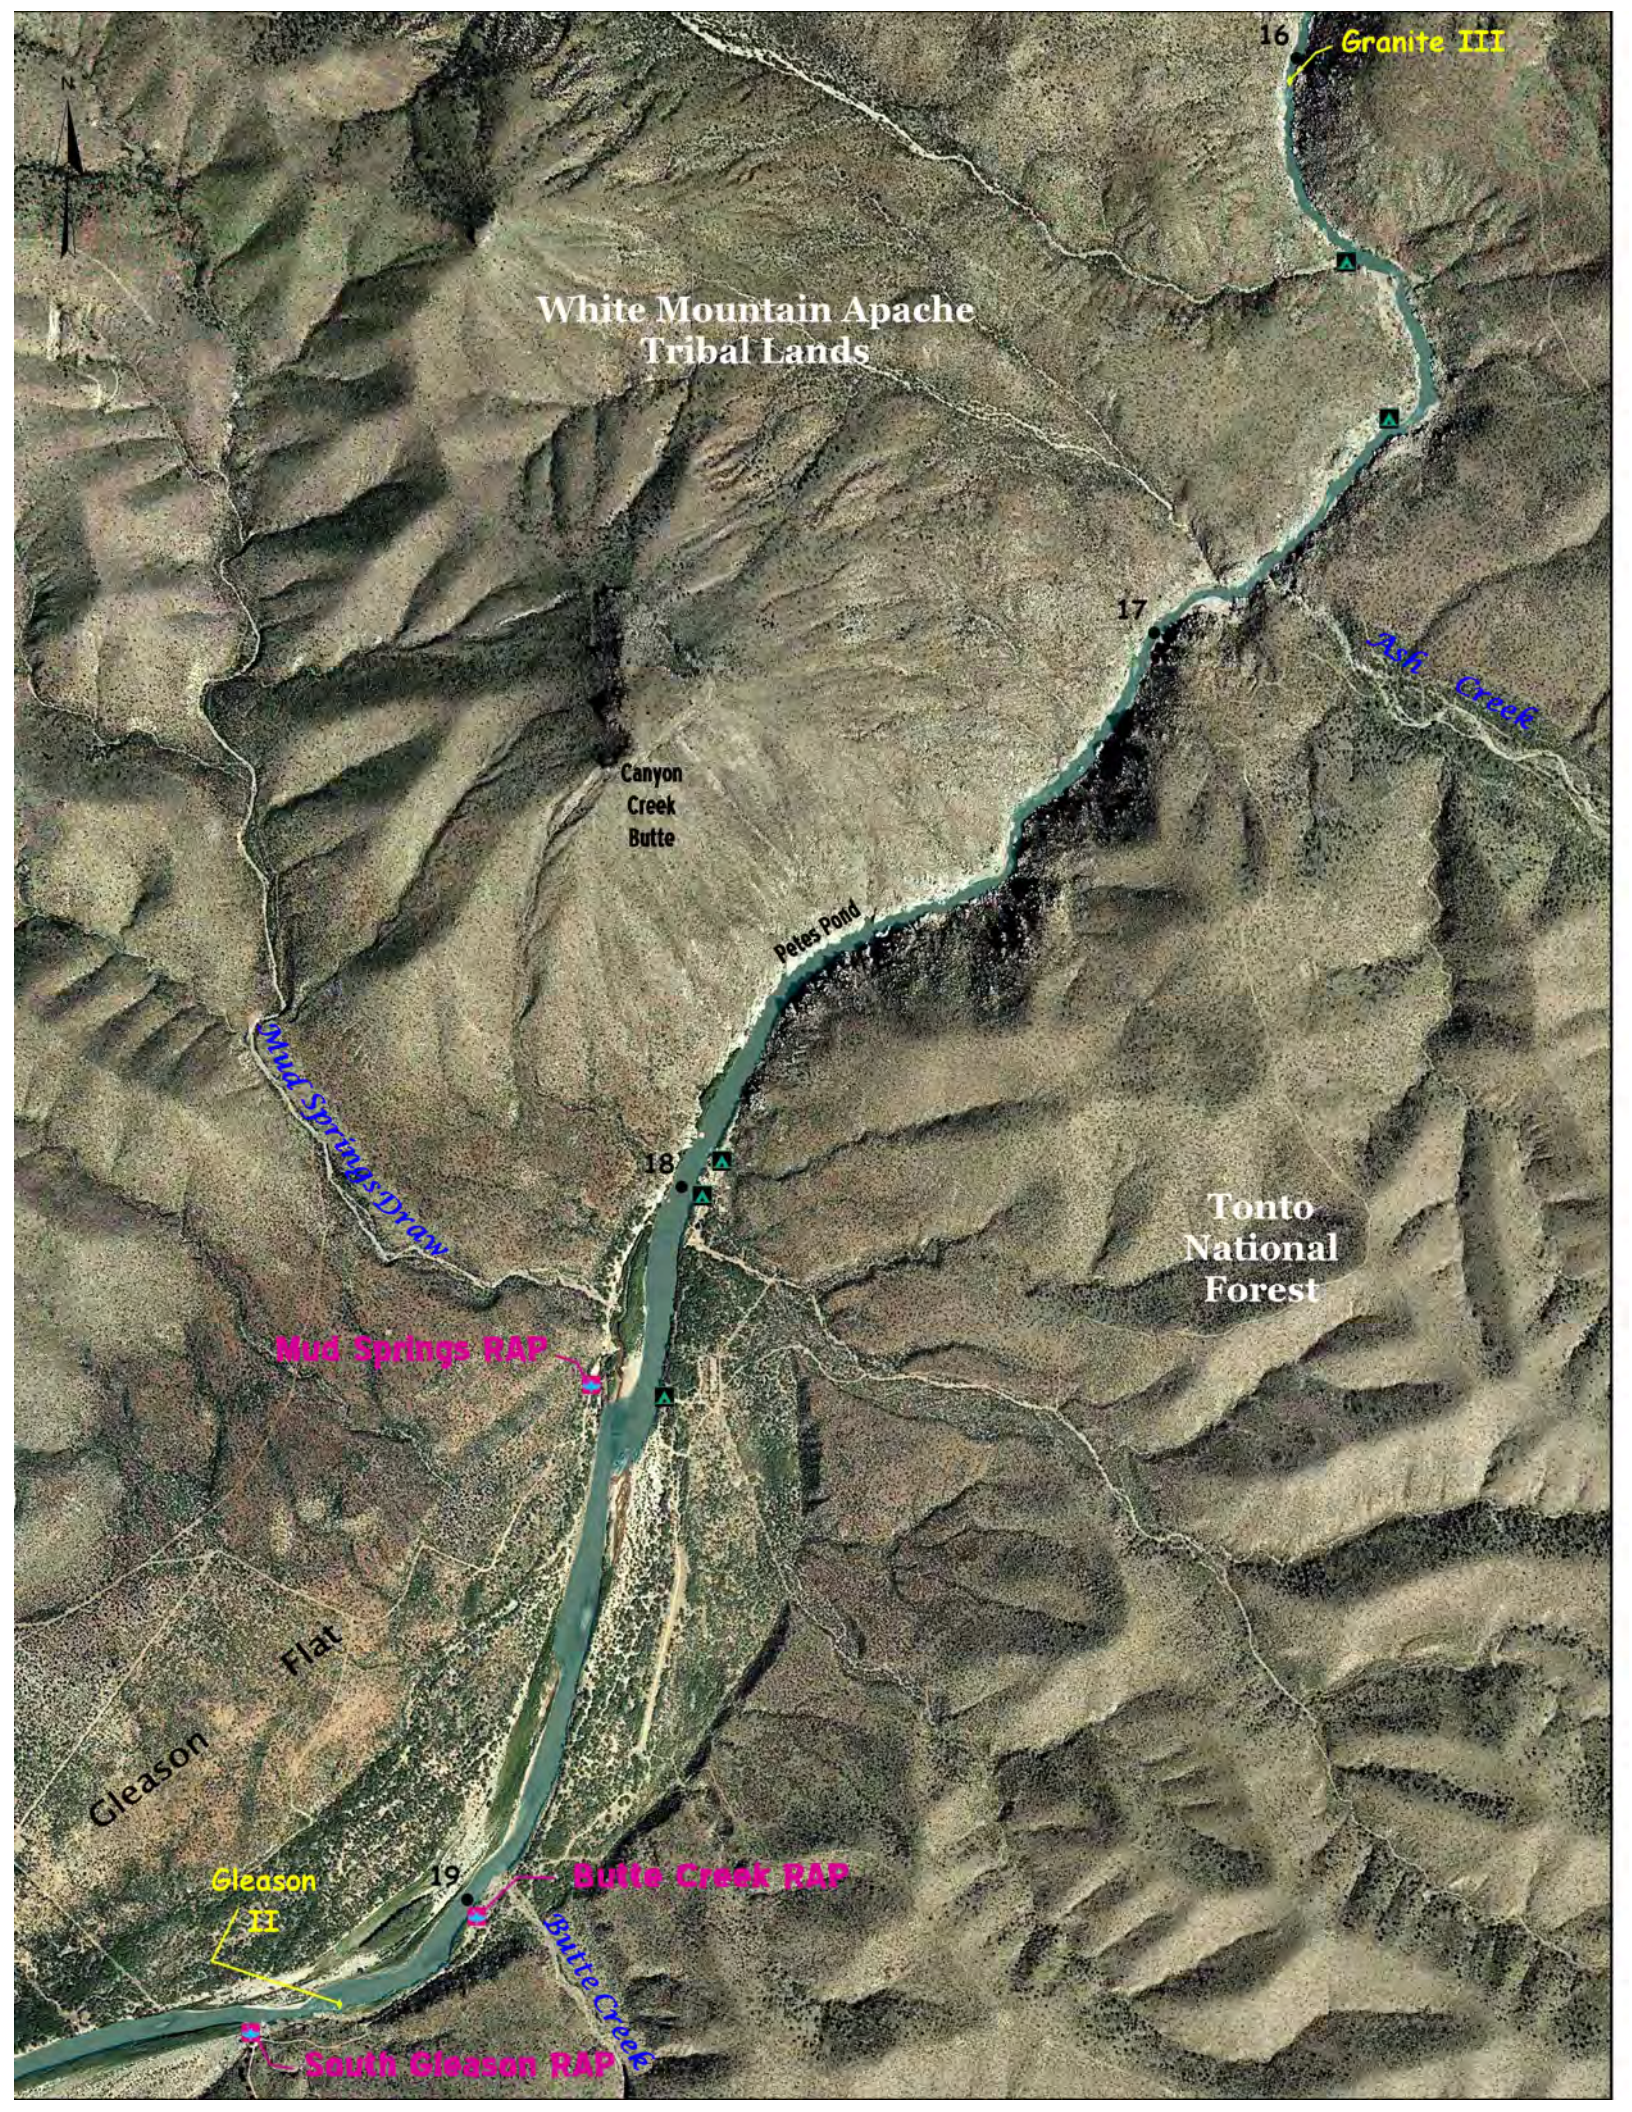

White Mountain Apache
Tribal Lands

16 Granite III

17

Canyon
Creek
Butte

Petes Pond

Ash
Creek

Mud Springs
Drain

18

Tonto
National
Forest

Mud Springs RAP

Gleason
Flat

Gleason
III

19

Butte Creek RAP

Butte
Creek

South Gleason RAP