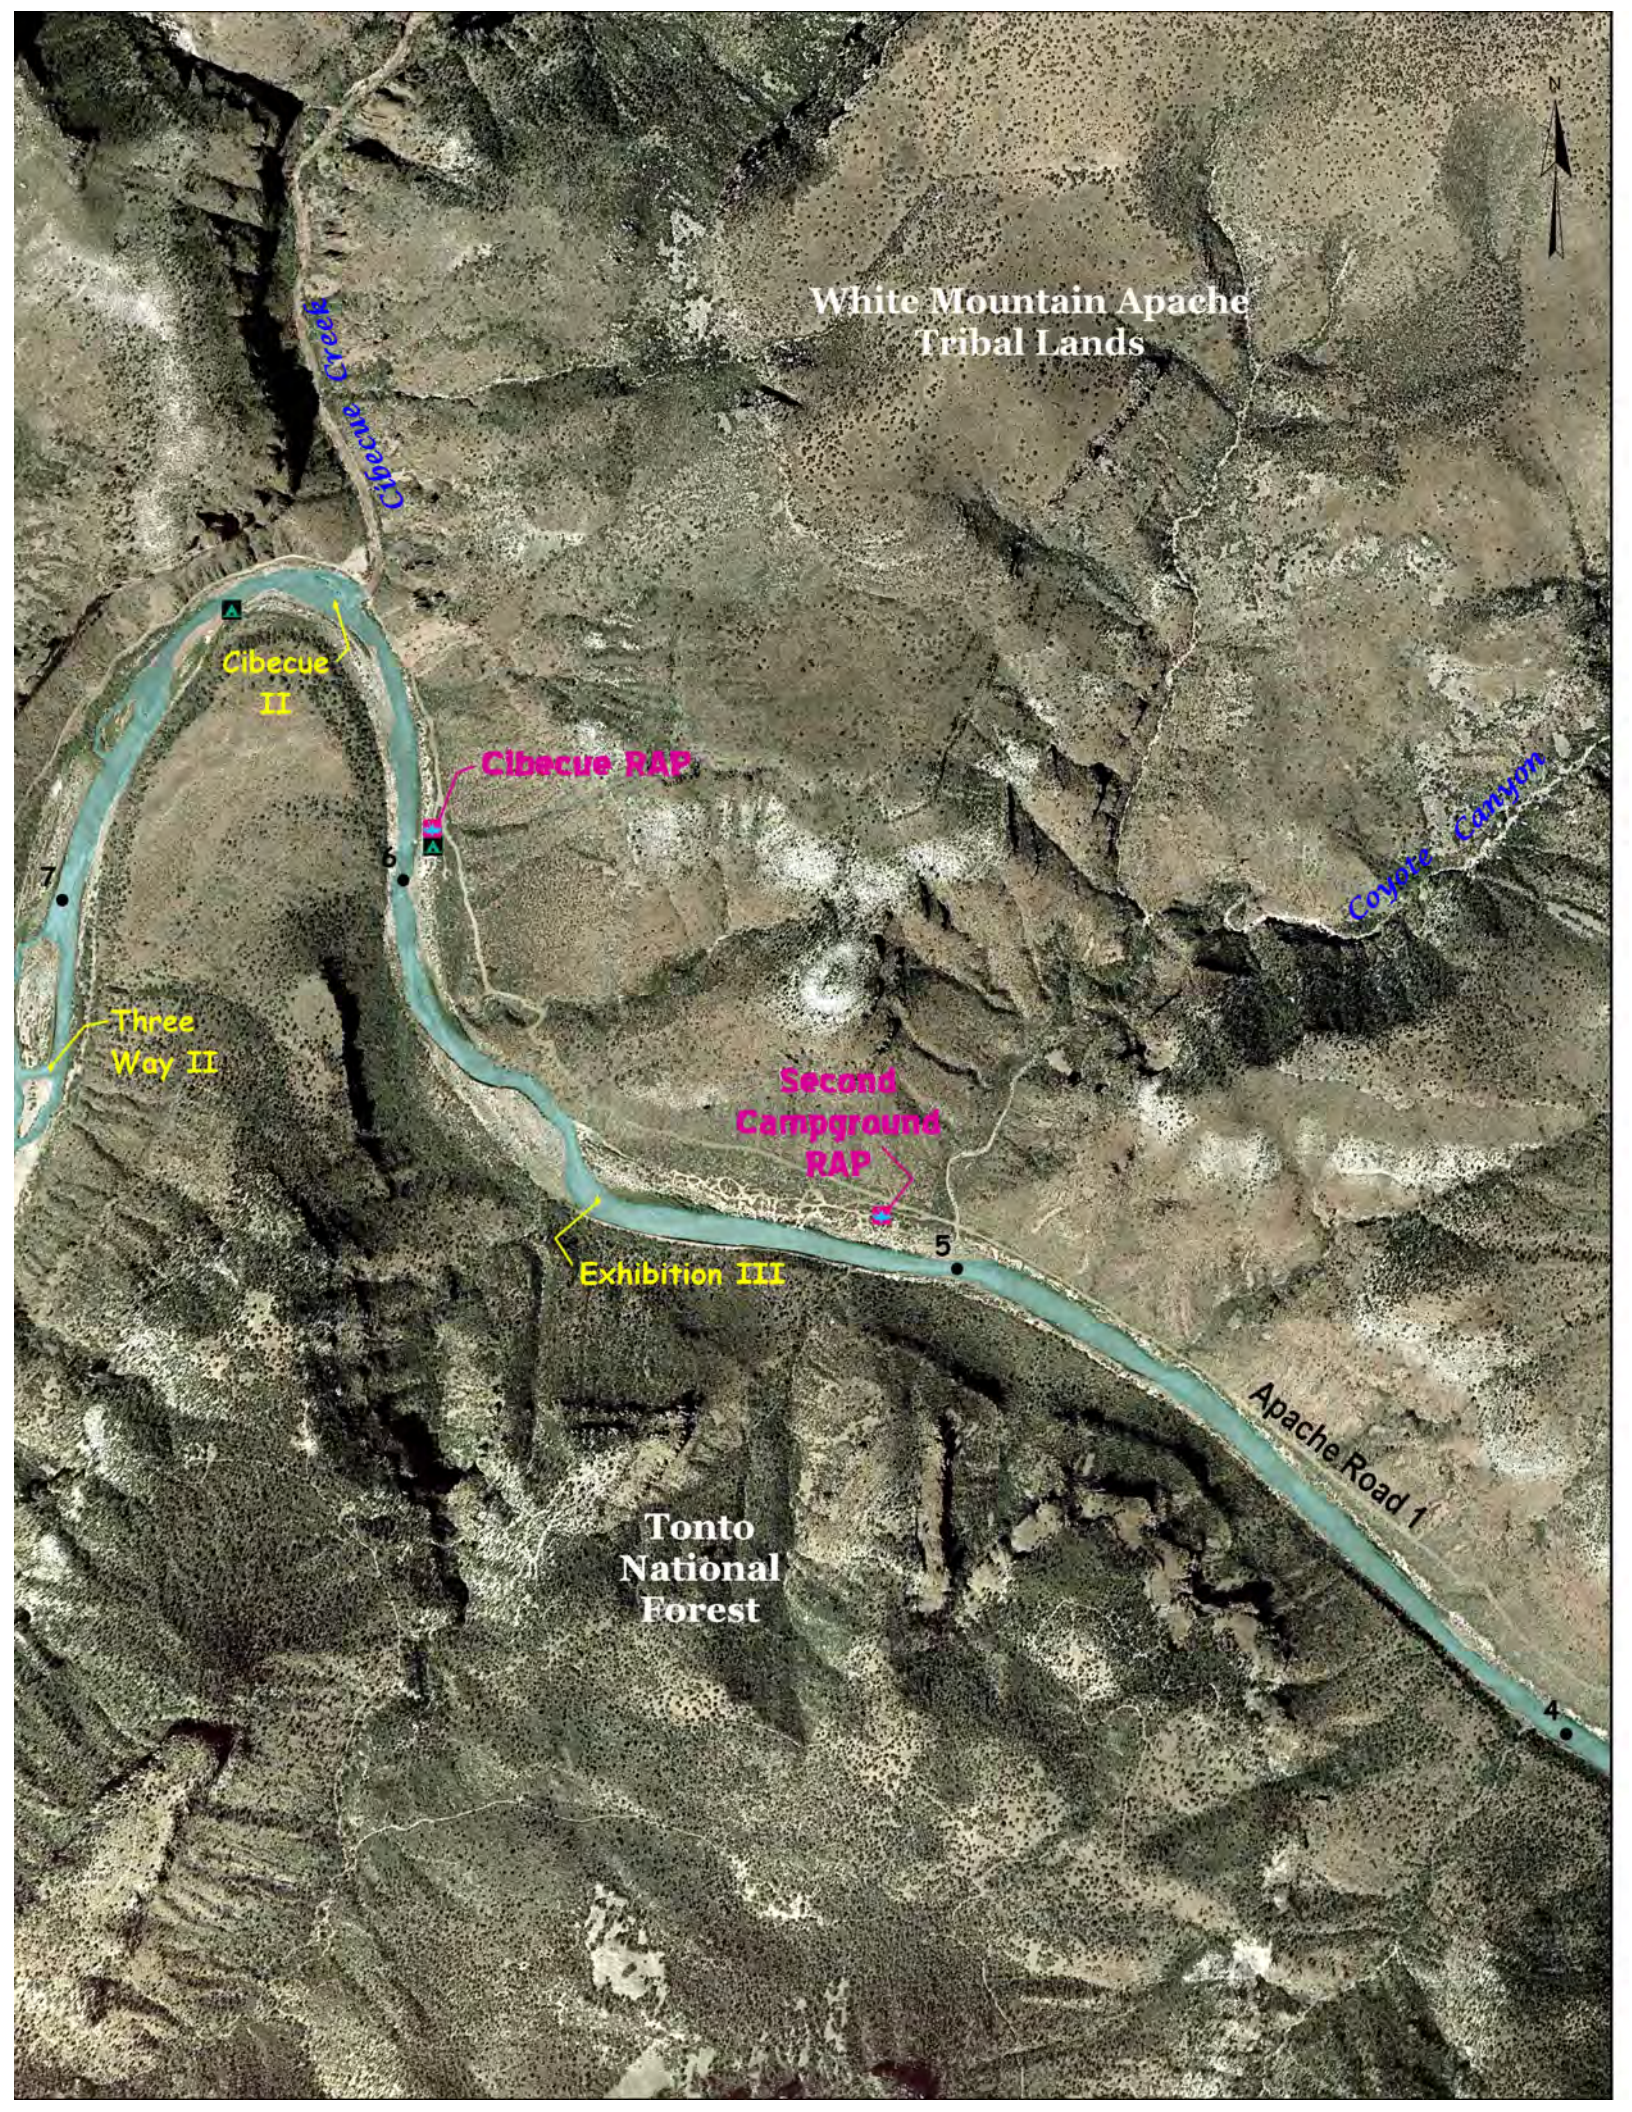

Bridge
RAP

Mother Rock II

Bridge III

Overboard III

Mule Hoof Bend

Grumman III

Maytag III

Phillips
Canyon

Bump & Grind II

Mule Hoof Canyon
Cienega
Canyon

San Carlos Apache
Tribal Lands

Highway 60

White Mountain Apache
Tribal Lands

Cibecue
II

Cibecue RAP

Second
Campground
RAP

Little Boat
Eater II

Walnut Canyon

Regal Canyon

13

Tonto
National
Forest

White Mountain Apache
Tribal Lands

White Mountain Apache Tribe
Sensitive Cultural Area
No Stopping

15

13

14

The Cheese
II

Rat
Trap III

Granite III

White Rocks III

Tonto
National
Forest

Canyon
Creek