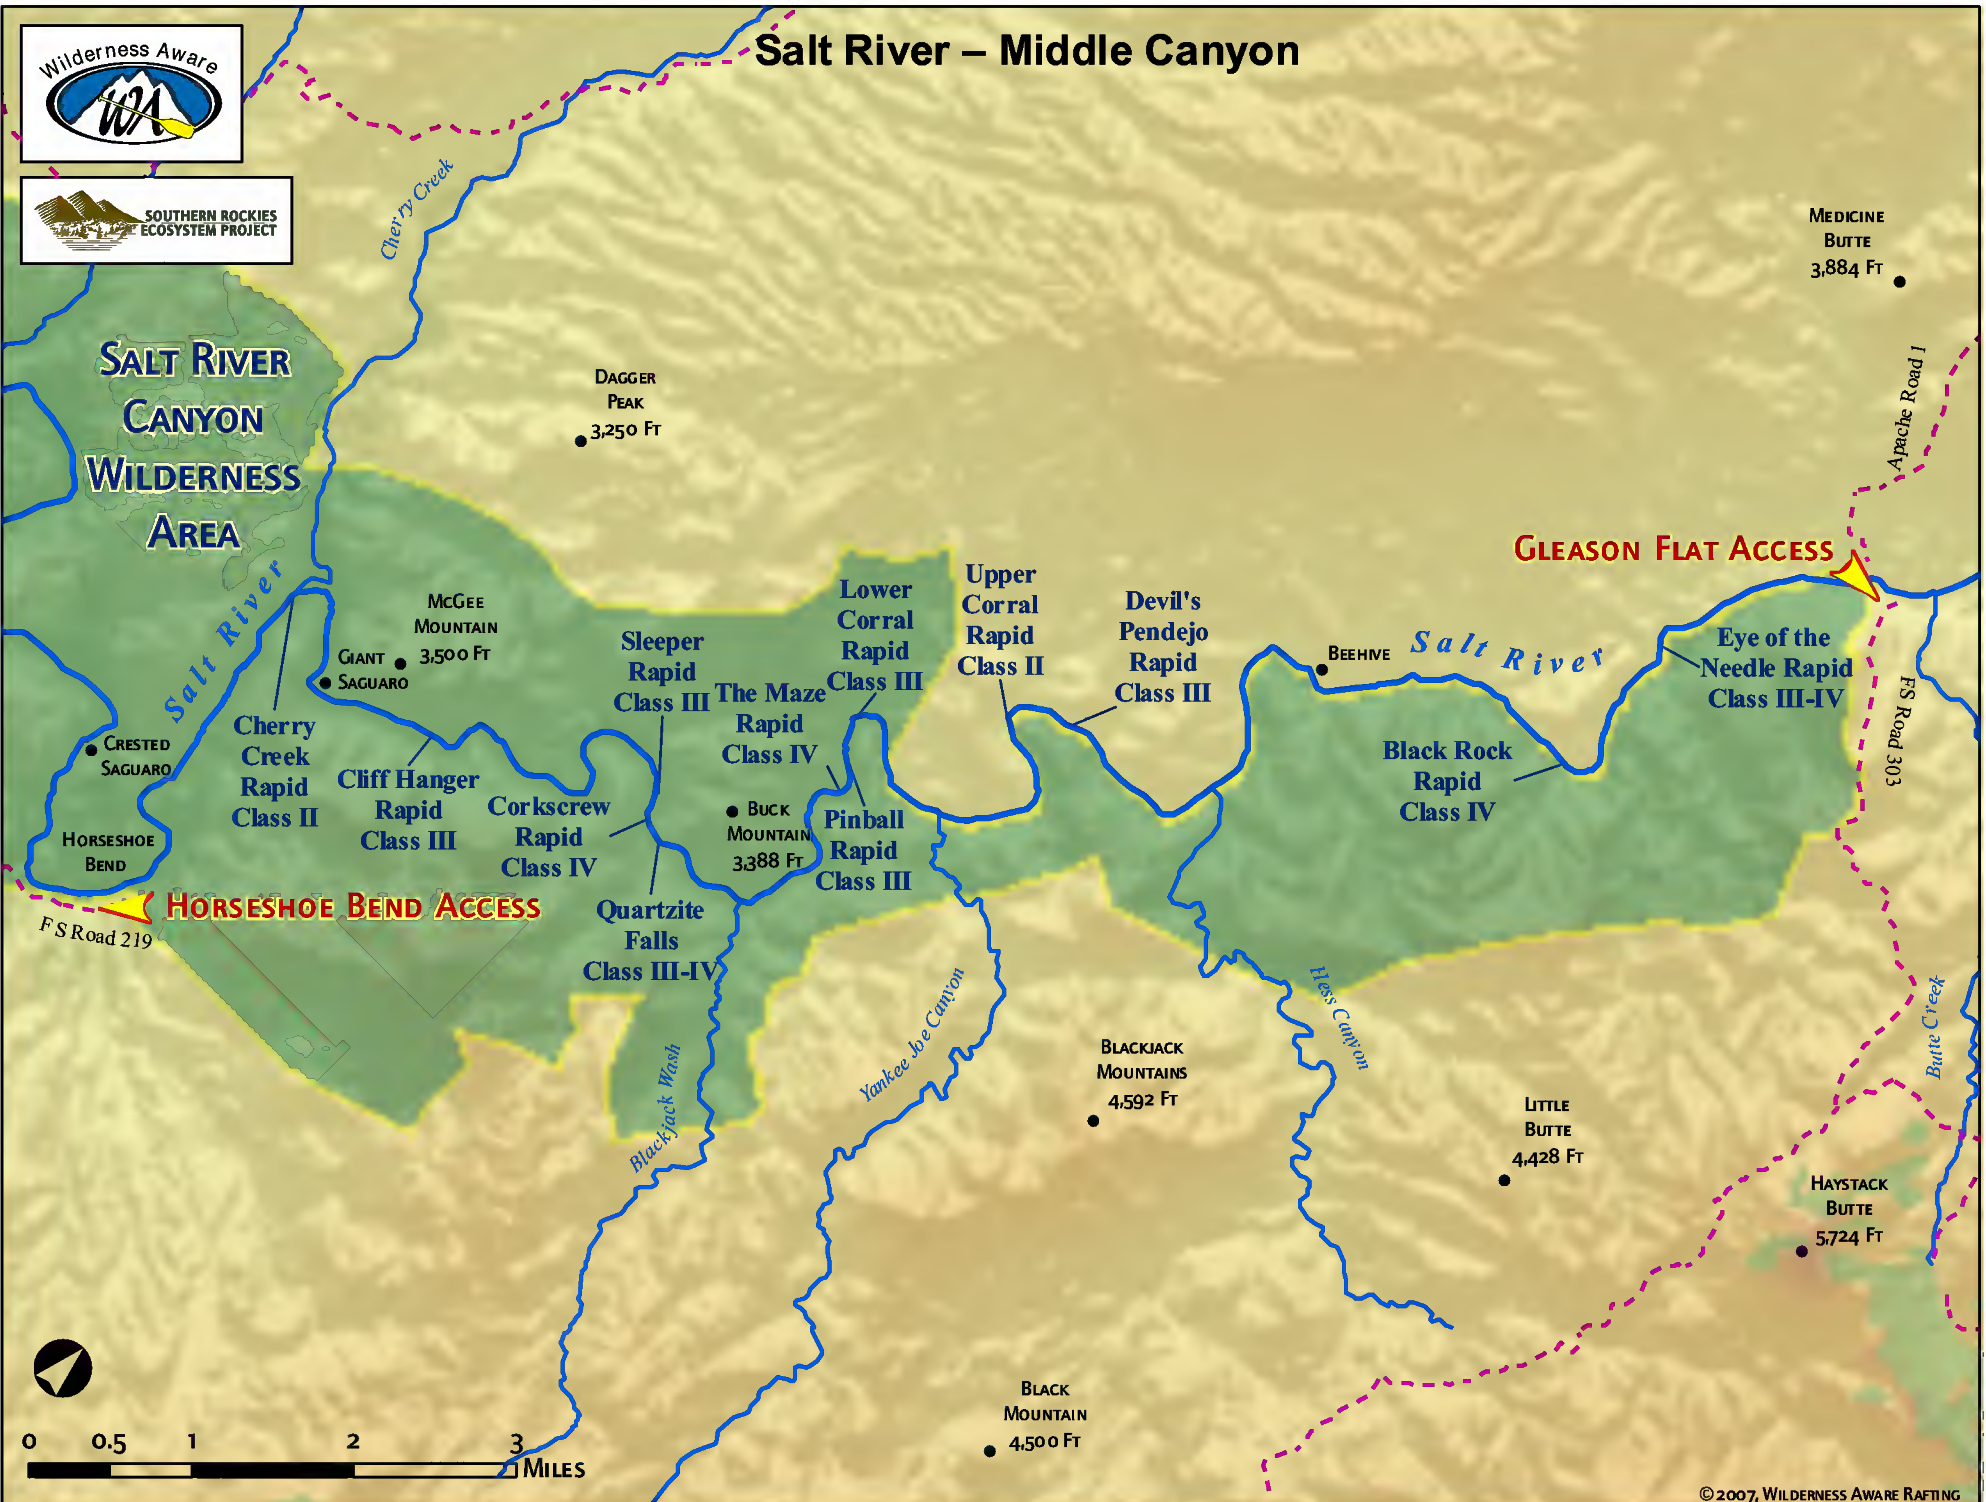

Salt River – Middle Canyon

SALT RIVER CANYON WILDERNESS AREA

GLEASON FLAT ACCESS

HORSESHOE BEND ACCESS

MEDICINE BUTTE
3,884 Ft

DAGGER PEAK
3,250 Ft

GIANT SAGUARO
MCGEE MOUNTAIN
3,500 Ft

Sleeper Rapid
Class III

The Maze Rapid
Class IV

Lower Corral Rapid
Class III

Upper Corral Rapid
Class II

Devil's Pendejo Rapid
Class III

BEEHIVE

Eye of the Needle Rapid
Class III-IV

Black Rock Rapid
Class IV

CRESTED SAGUARO

HAYSTACK BUTTE
5,724 Ft

BLACK MOUNTAIN
4,500 Ft

Cherry Creek

Salt River

Salt River

Hess Canyon

Yankee Joe Canyon

Blackjack Wash

Apache Road I

FS Road 303

FS Road 219

Butte Creek