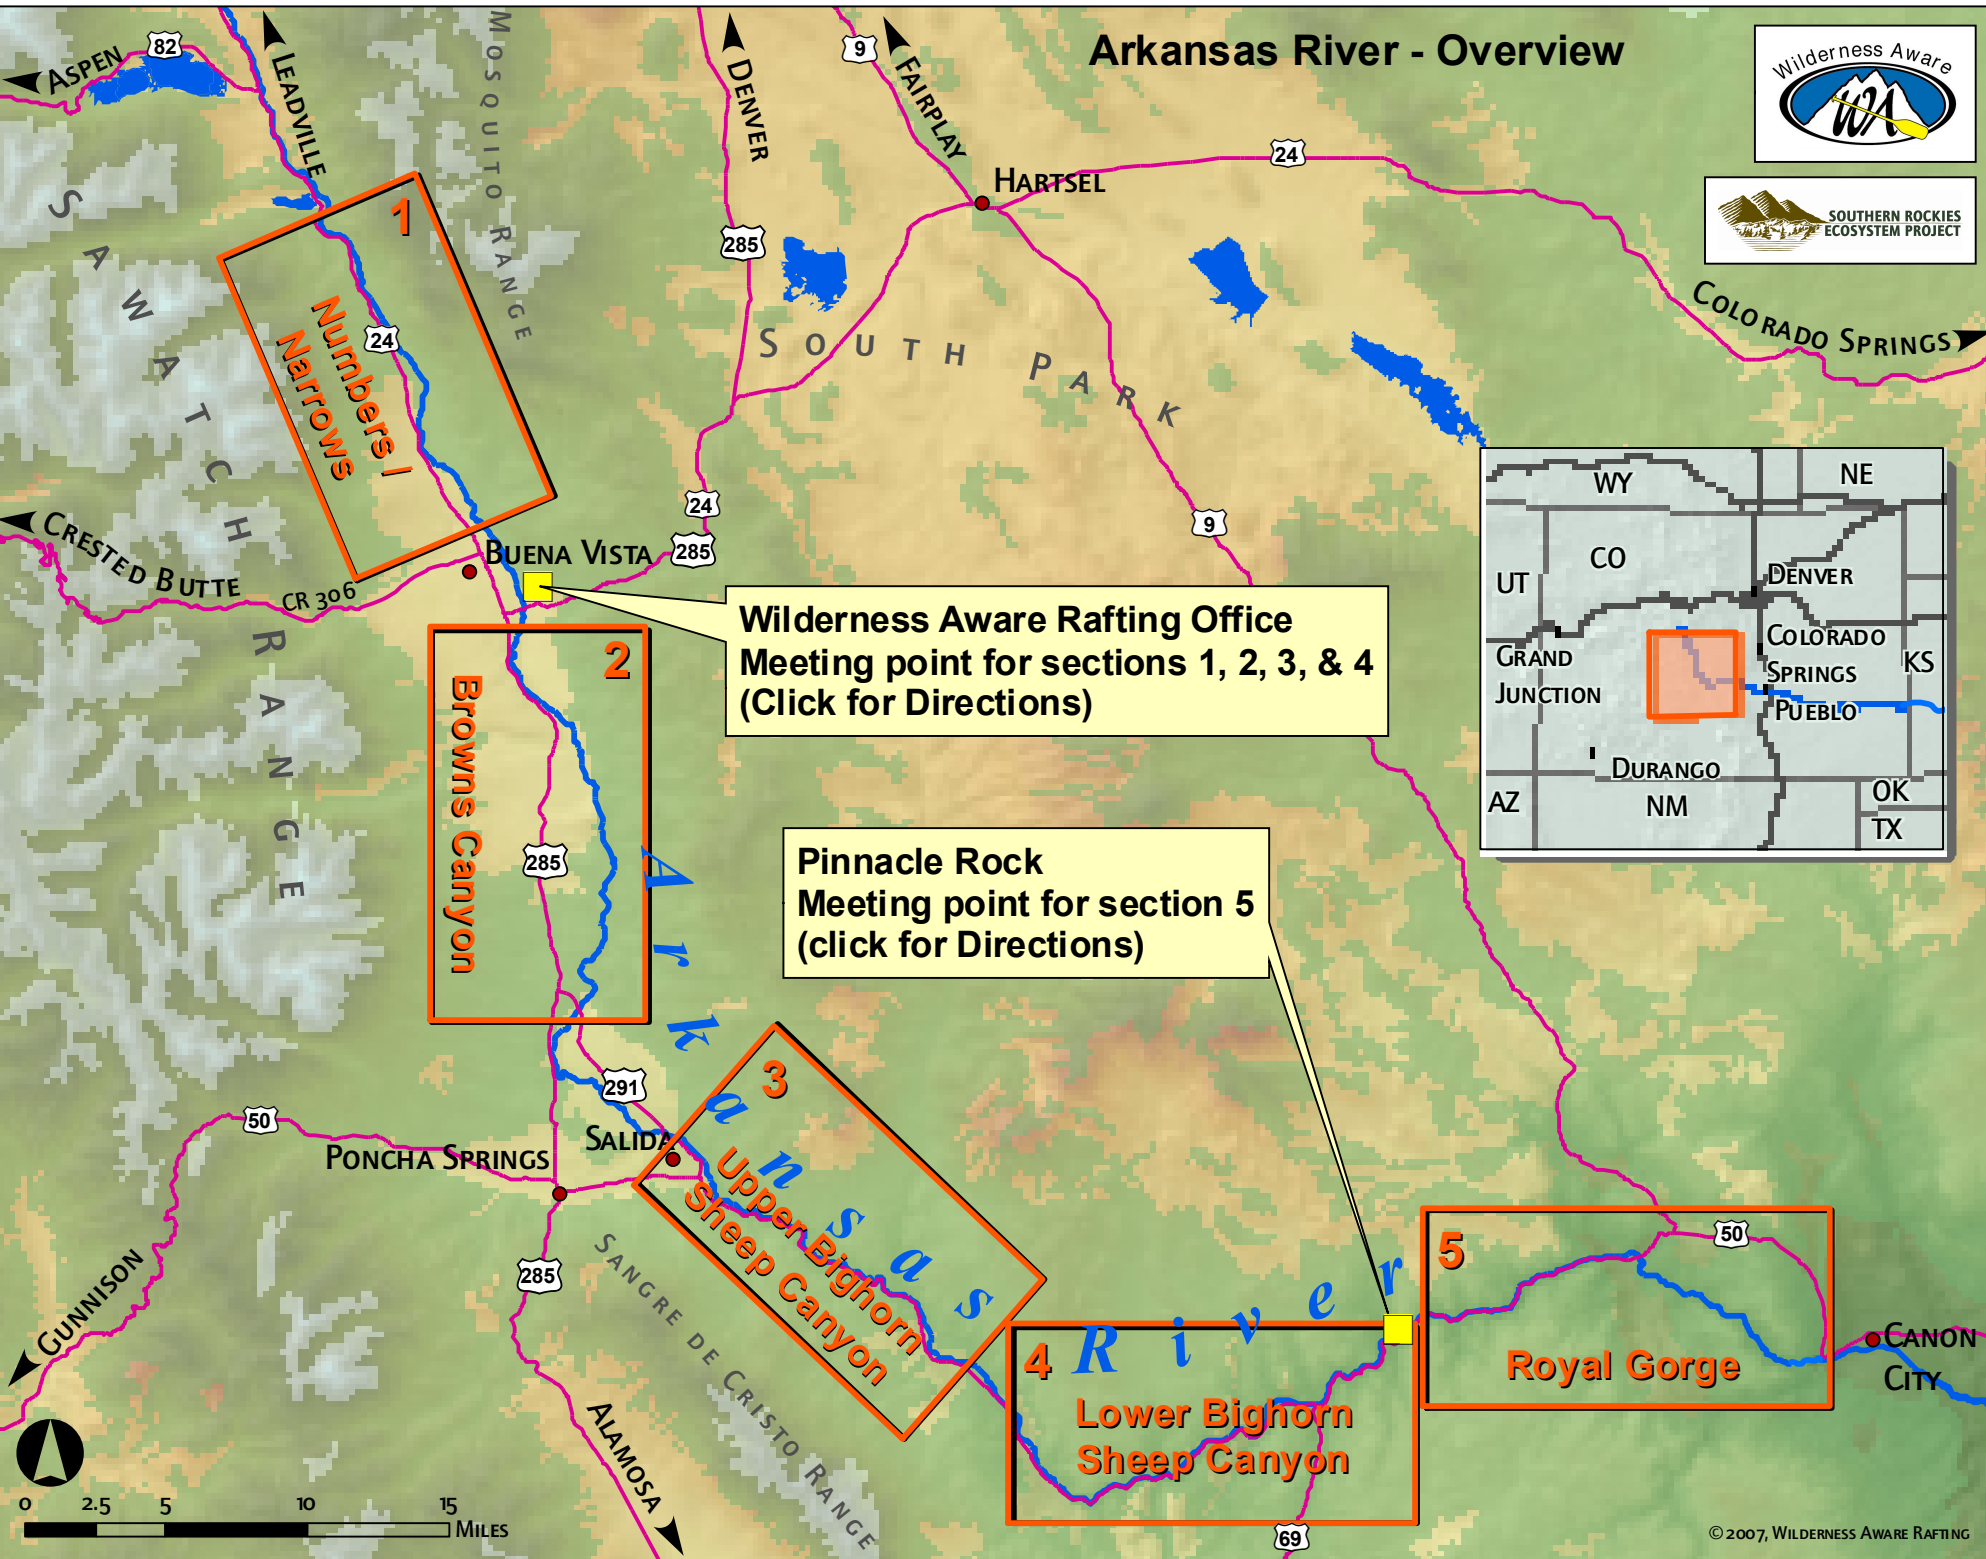

Arkansas River - Overview

Wilderness Aware Rafting Office
Meeting point for sections 1, 2, 3, & 4
(Click for Directions)

Pinnacle Rock
Meeting point for section 5
(click for Directions)