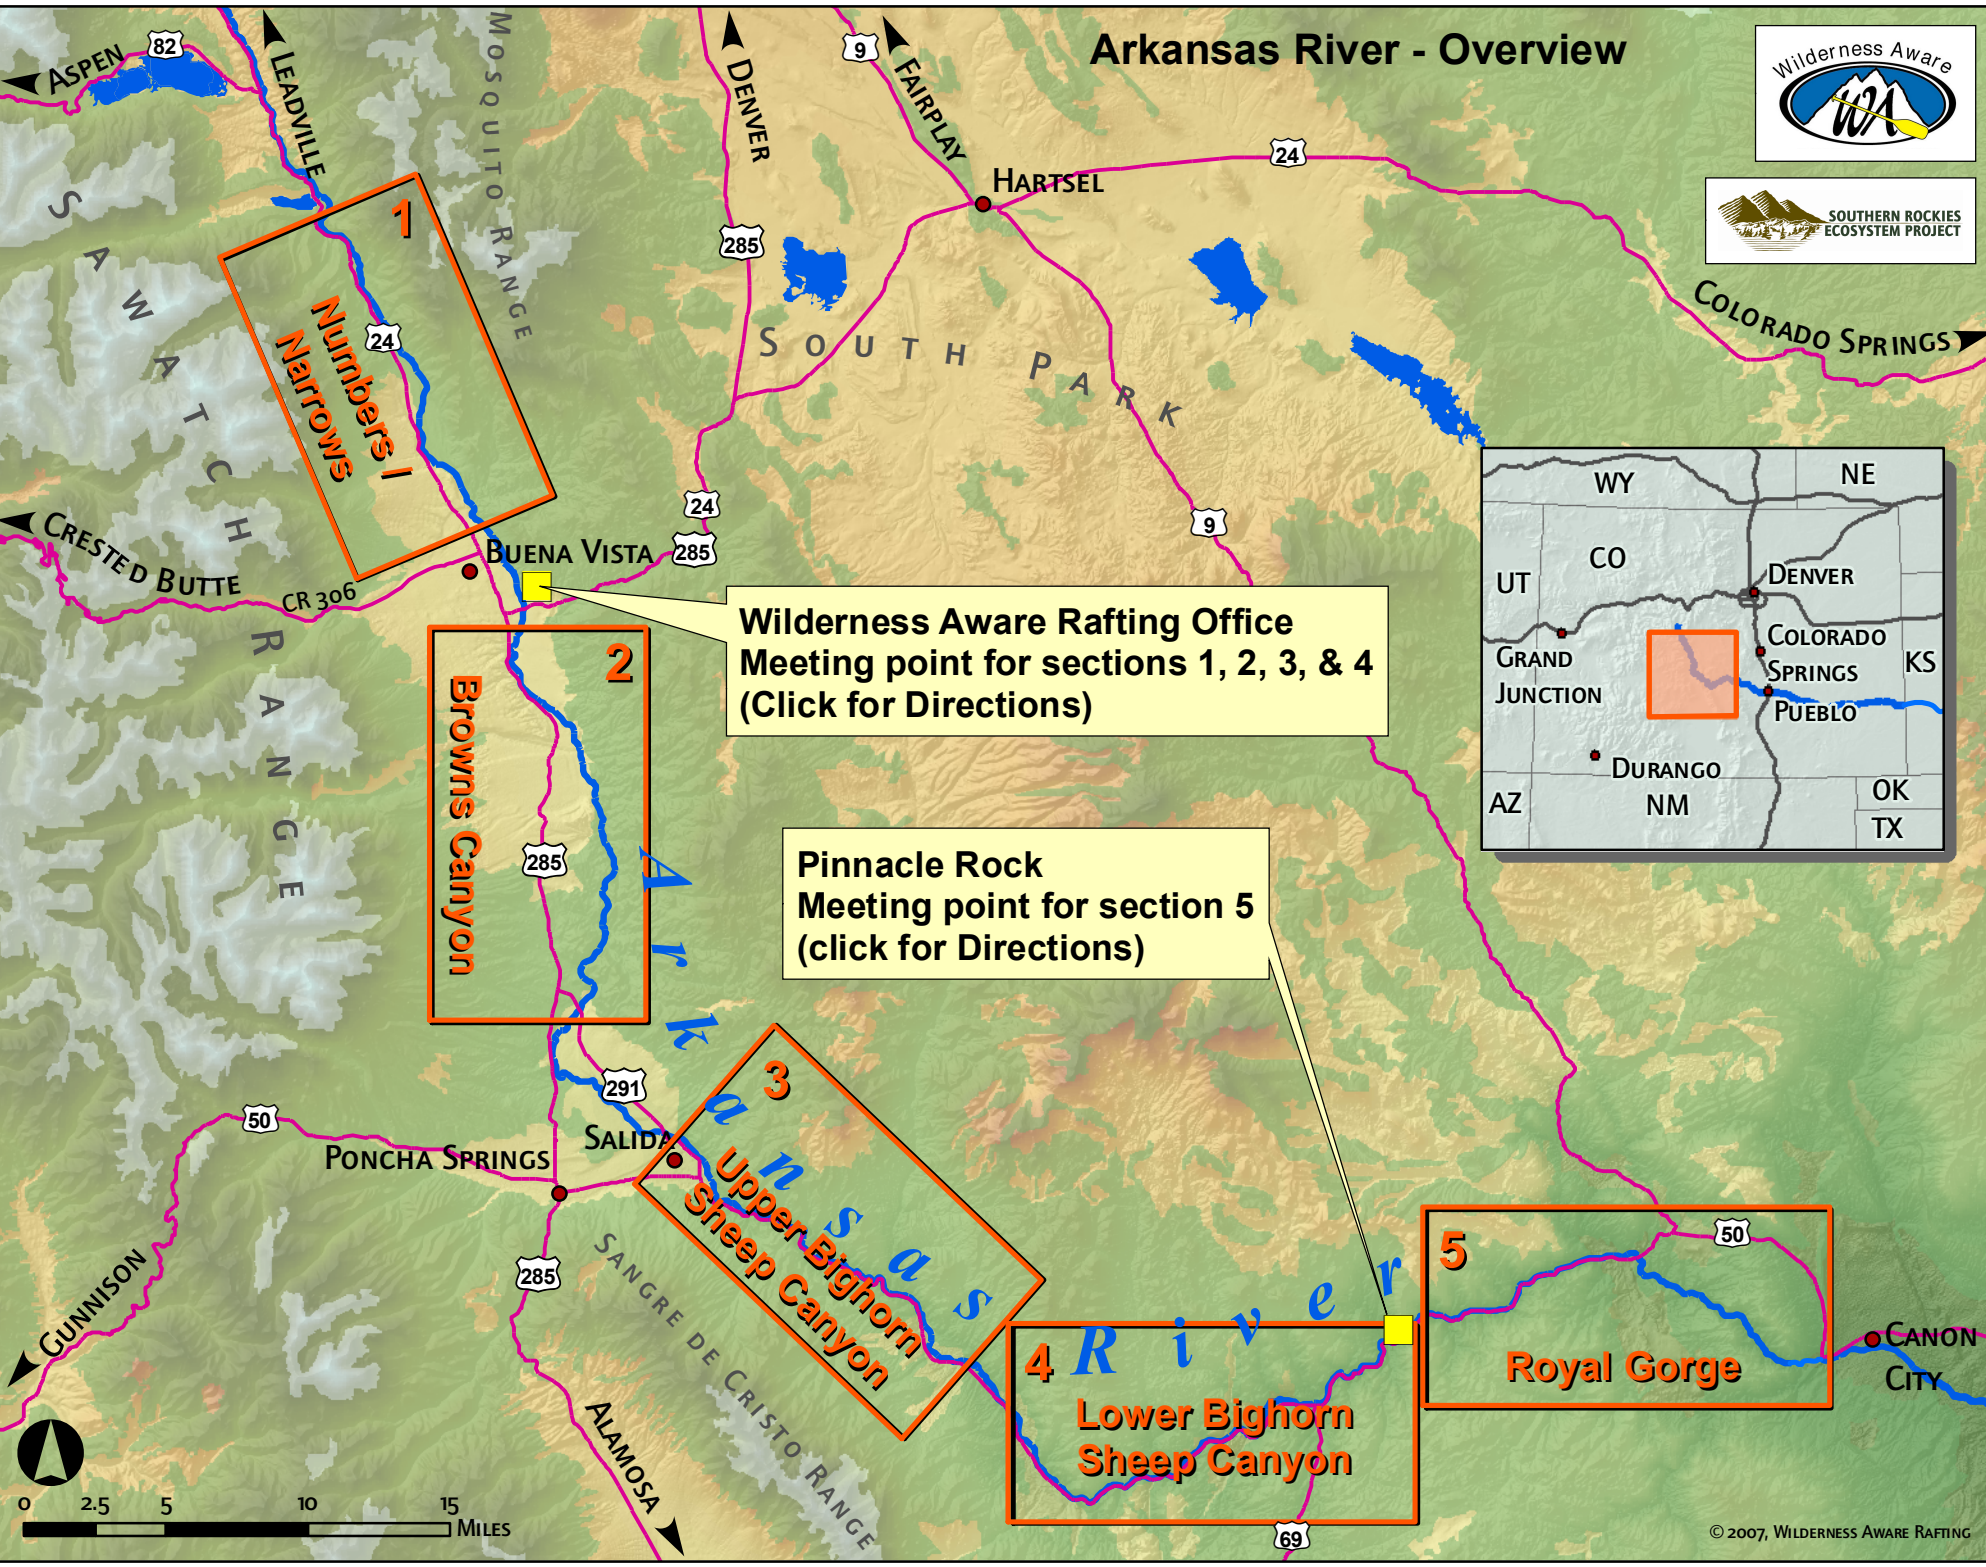

Arkansas River - Overview

1
Numbers Narrows

2
Browns Canyon

3
Upper Bighorn Sheep Canyon

4
Lower Bighorn Sheep Canyon

5
Royal Gorge

Wilderness Aware Rafting Office
Meeting point for sections 1, 2, 3, & 4
(Click for Directions)

Pinnacle Rock
Meeting point for section 5
(click for Directions)